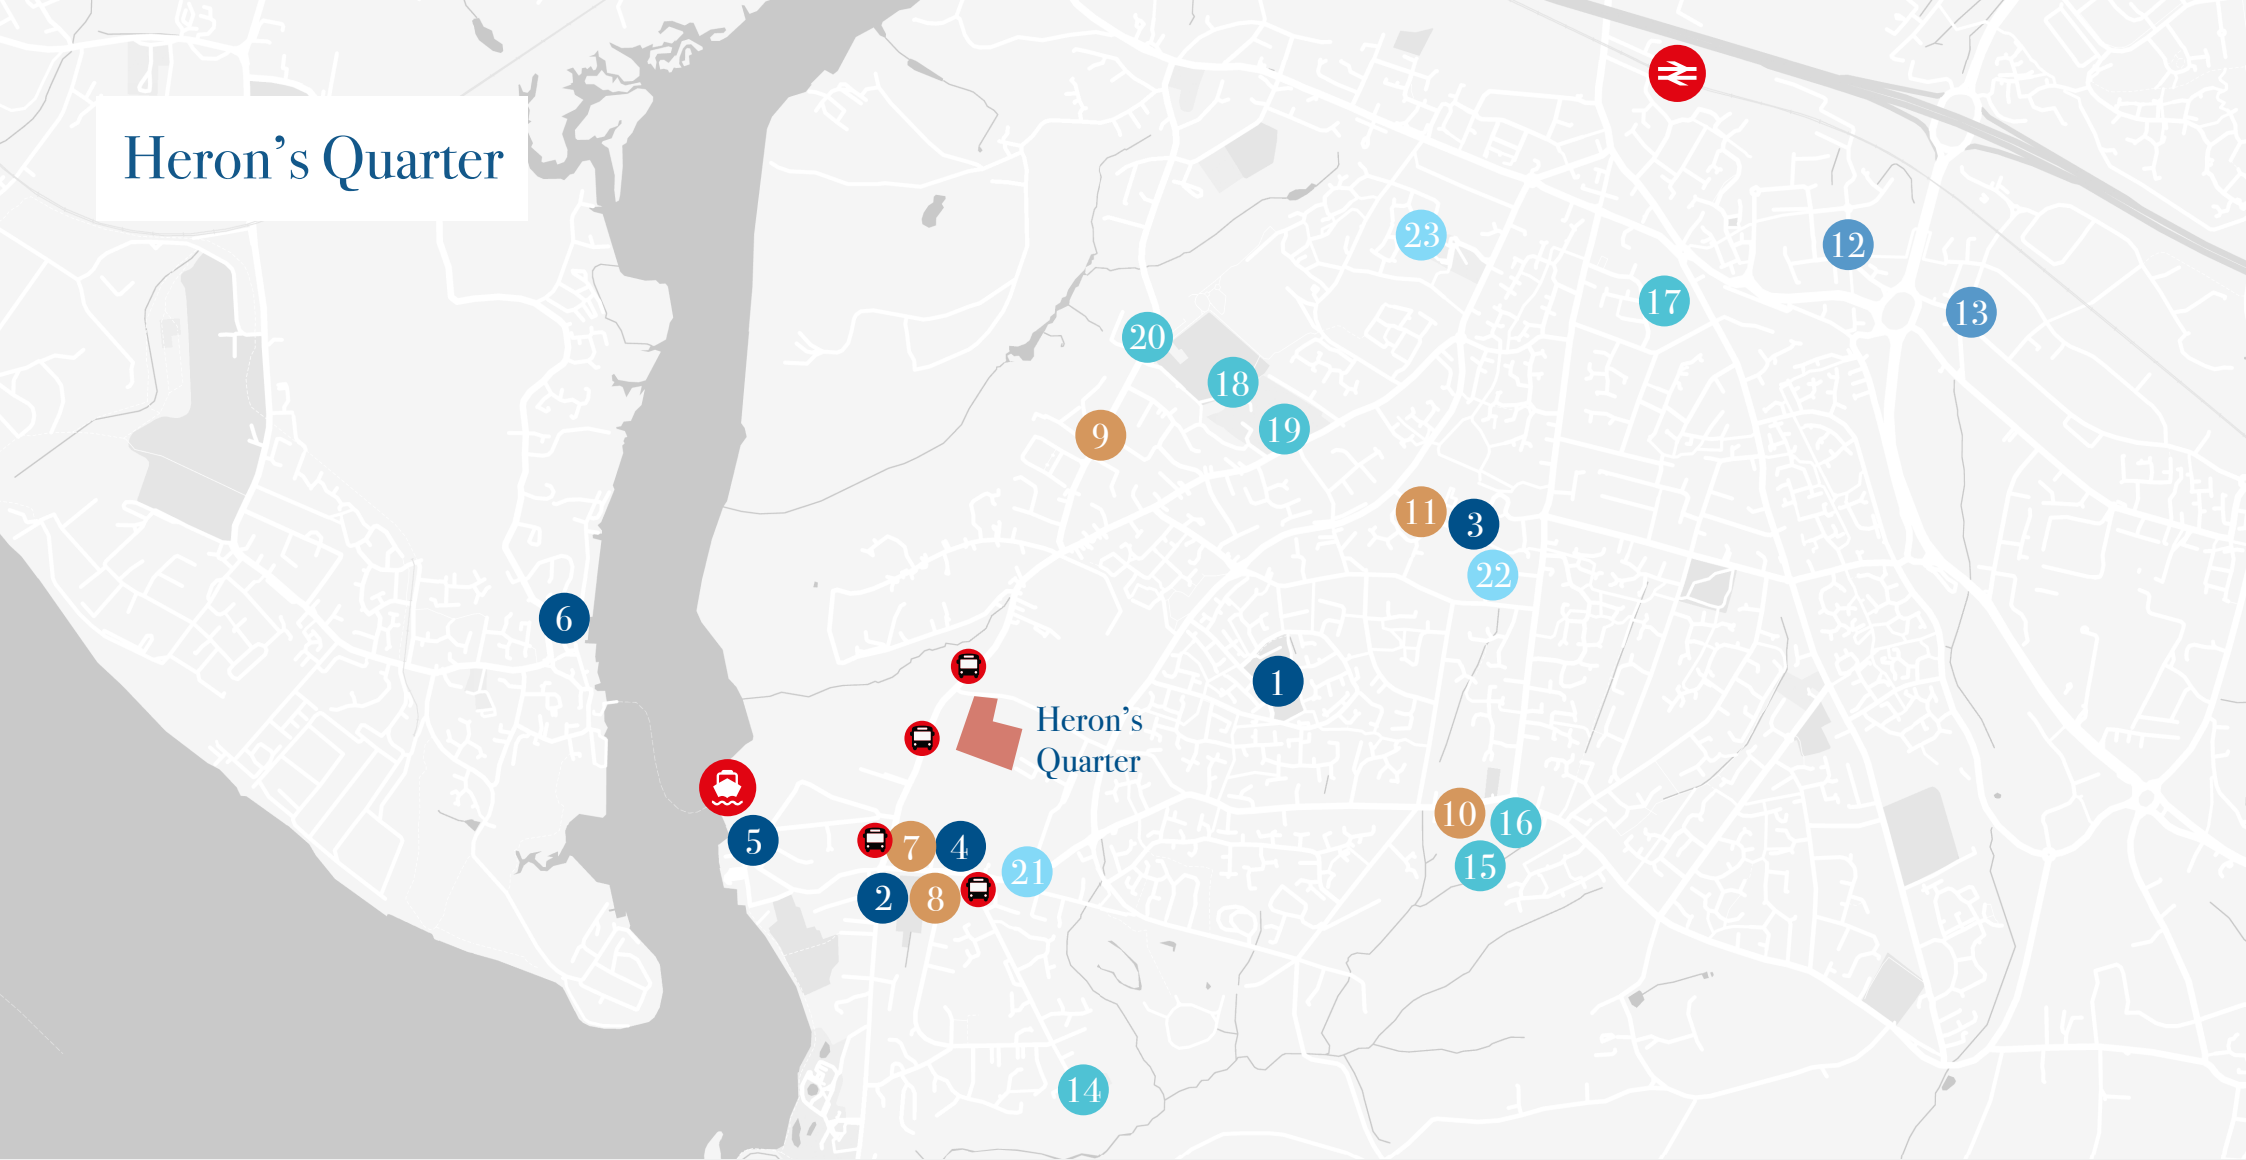

Heron's Quarter

Location/Facility

Distance (metres) Walk (mins) Cycle (mins)

-  Swanick Railway Station
-  Warsash-Hamble Ferry
-  Priory park
-  The Hook at Warsash
-  Locks Heath Shopping Village
-  The Victory Hall
-  Local Nature Reserve

Distance (metres) Walk (mins) Cycle (mins)

Location/Facility

-  Hamble Marina
-  Co-Op
-  One Stop
-  Holly Hill Convenience Store
-  Tesco Express
-  Iceland
-  Park Gate Industrial Estate

Distance (metres) Walk (mins) Cycle (mins)

Location/Facility

-  Titchfield Park Industrial Estate
-  St Marys Preschool
-  Locks Heath Infant School
-  Locks Heath Junior School
-  Park Gate Primary School
-  Brookfield Community School
-  Ducklings Preschool

Distance (metres) Walk (mins) Cycle (mins)

Location/Facility

-  Sarisbury Infant School
-  Warsash Dental Practise
-  Lockswood Surgery
-  Fareham Community Hospital
-  Bus Stop

Distance (metres) Walk (mins) Cycle (mins)